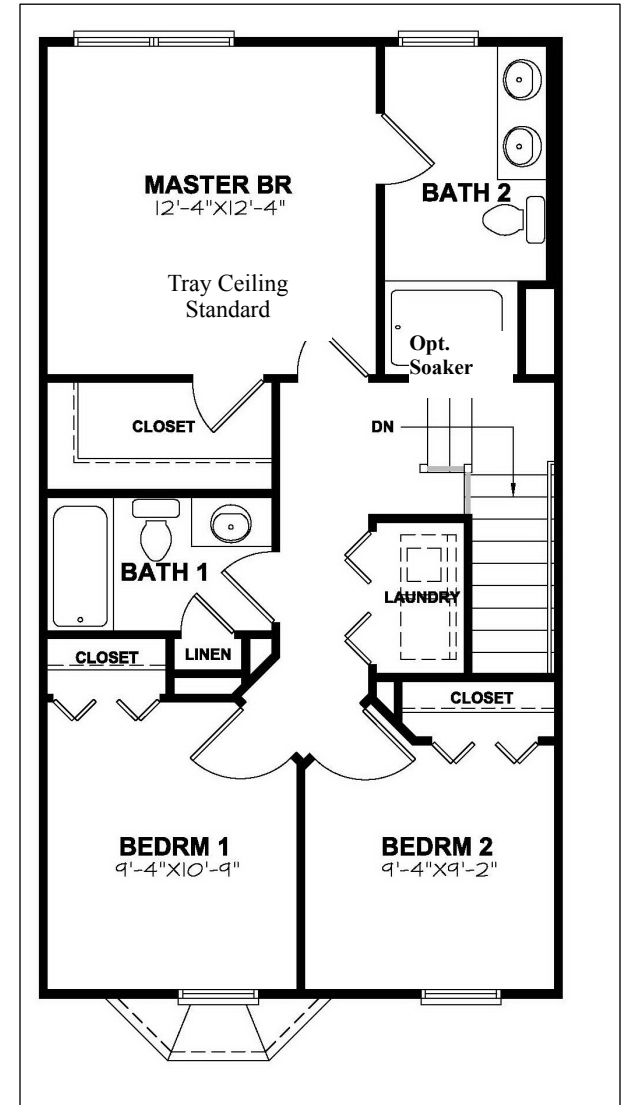

Garage Townhome with Rear Master Bedroom

1,644 Finished Square Feet (+/-)
(1,884 w/ Optional Finished Rec Room & Half Bath on Lower Level)

7/2011

Room sizes are approximate.

Picture on front may depict options not included in base price.