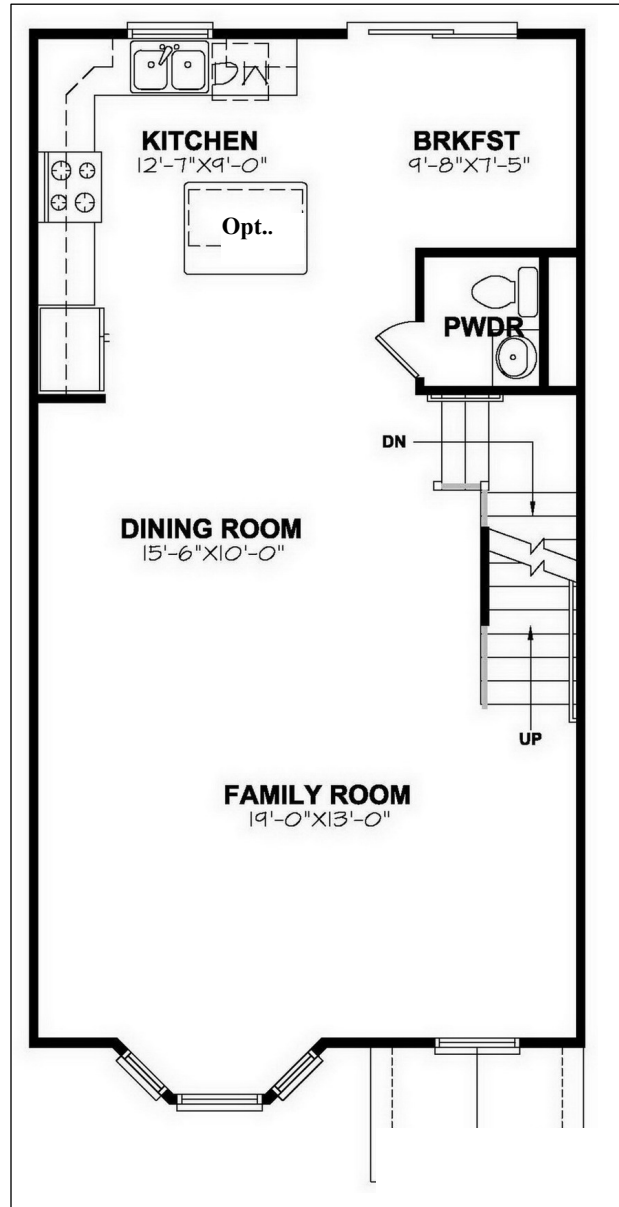

Garage Townhome with Rear Master Bedroom

1,644 Finished Square Feet (+/-)
(1,884 w/ Optional Finished Rec Room & Half Bath on Lower Level)

7/2011

Room sizes are approximate.

Picture on front may depict options not included in base price.