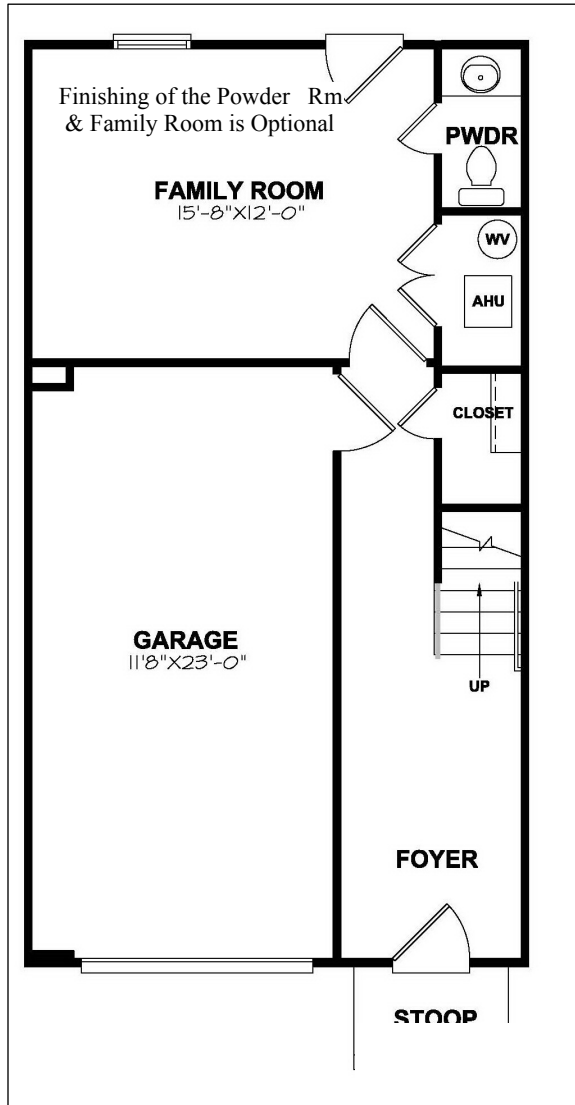

Garage Townhome with Rear Master Bedroom

1,644 Finished Square Feet (+/-)
(1,884 w/ Optional Finished Rec Room & Half Bath on Lower Level)

7/2011

Room sizes are approximate.

Picture on front may depict options not included in base price.